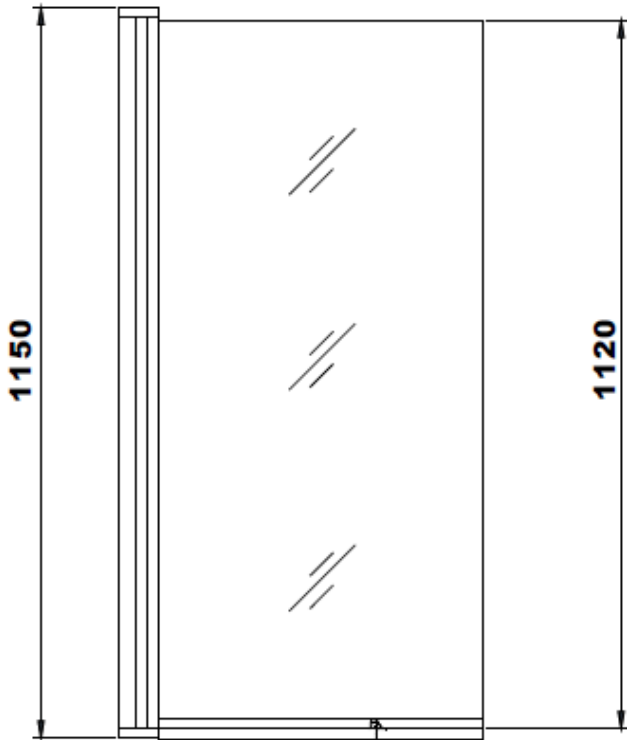

Thank you for ordering a *Bathe Easy* bath.

**Freedom Mini 1060x660mm**

C/w 1 x Front Panel, 1 x End Panel & Single waste

In order to process your order, we have created a checklist.

We ask that you complete this form and return it to our offices so that we can process the order for dispatch.

**Please confirm the items required by placing an "X" in the boxes below**

**Note: The baths are handed by the access door position.**

Right - handed bath

E0024 - 1060x660 RH

Left – handed bath

E0023 – 1060x660 LH

**Optional Extras:** Please confirm the items required by placing an "X" in the boxes below

**N0086 – Compact Rectangular Shower Screen 1150H**

The Bathe Easy bath screen brings a touch of elegance and quality to any bathroom.

Designed to deflect water back into the bath from an over bath shower the screen is an obvious replacement for the shower curtain.

Size Available: 1150mm high by 610mm wide

Features:

- Polished Silver Profiles
- 6mm Safety Glass
- 15mm Adjustment for out of true walls
- Pivots at the hinge